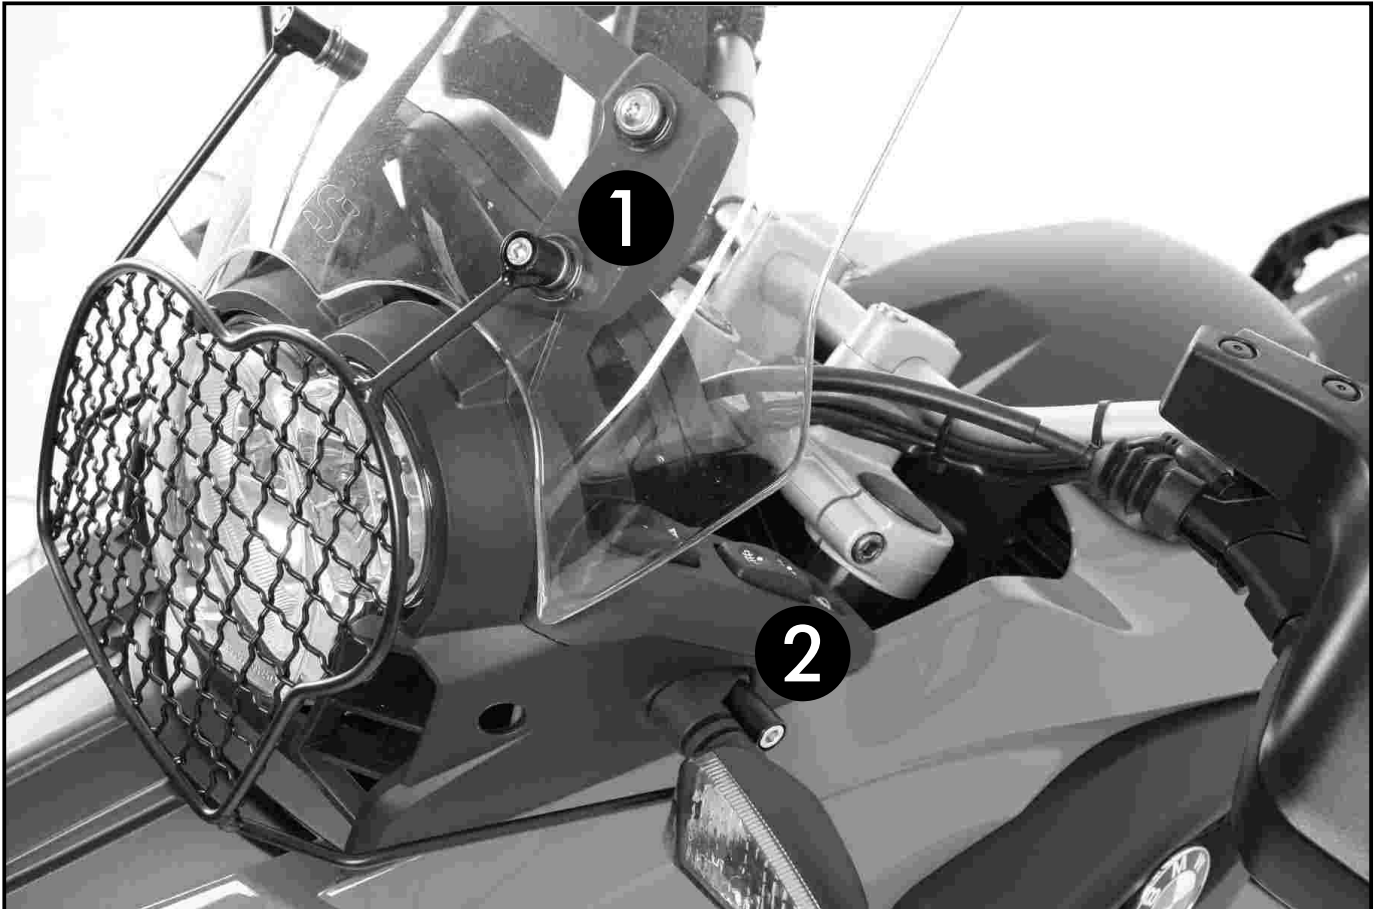

Assembling instructions

**Control all screw connections after the assembling for tightness!
Please notice our enclosed service information.**

Also available:

Lock it side carrier/Alurack rear rack/C-Bow holder/Center stand/Engine protection plate/Engine guard
More accessories are in progress.

Hepco & Becker GmbH
An der Steinmauer 6
D-66955 Pirmasens
Tel.: +49 6331 - 1453 - 100
Fax: +49 6331 - 1453 - 120
eMail: vertrieb@hepco-becker.de
www.hepco-becker.de

Krauser GmbH
An der Steinmauer 6
D-66955 Pirmasens
Tel.: +49 6331 - 1453 - 250
Fax: +49 6331 - 1453 - 260
eMail: vertrieb@krauser.de
www.krauser.de