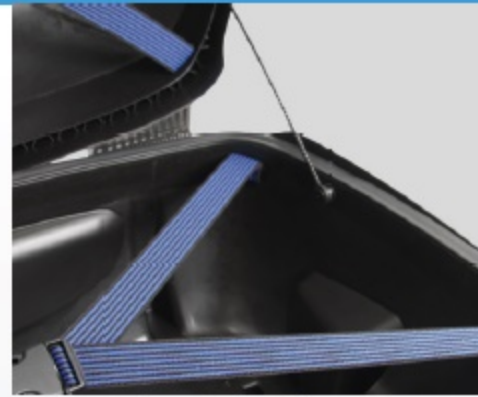

FEATURES

HEPCO & BECKER

Space for one helmet
2 tension belts in each case shell

Stable metal-lock

Journey detail: double
seal for water resistance

ACCESSORIES

Inner bags

Easier loading before and at the end of the ride, there's no need to remove the whole case – just the inner bag. Made of hard-wearing black fabric with 2-way zipper and adjustable carrying strap.

for case and top case:

Item-no. 700503

Backrest for top case

A backrest on the top case keeps your passenger comfortable even on long trips. Made of soft black polyurethane and designed for optimal shock absorption.

Item-no. 700308

Railing for top case

This rail lets you transport still more things you need on your trip (a sleeping bag, air mattress, etc.). The rail is made precisely of steel tubing and protected with a black plastic coating.