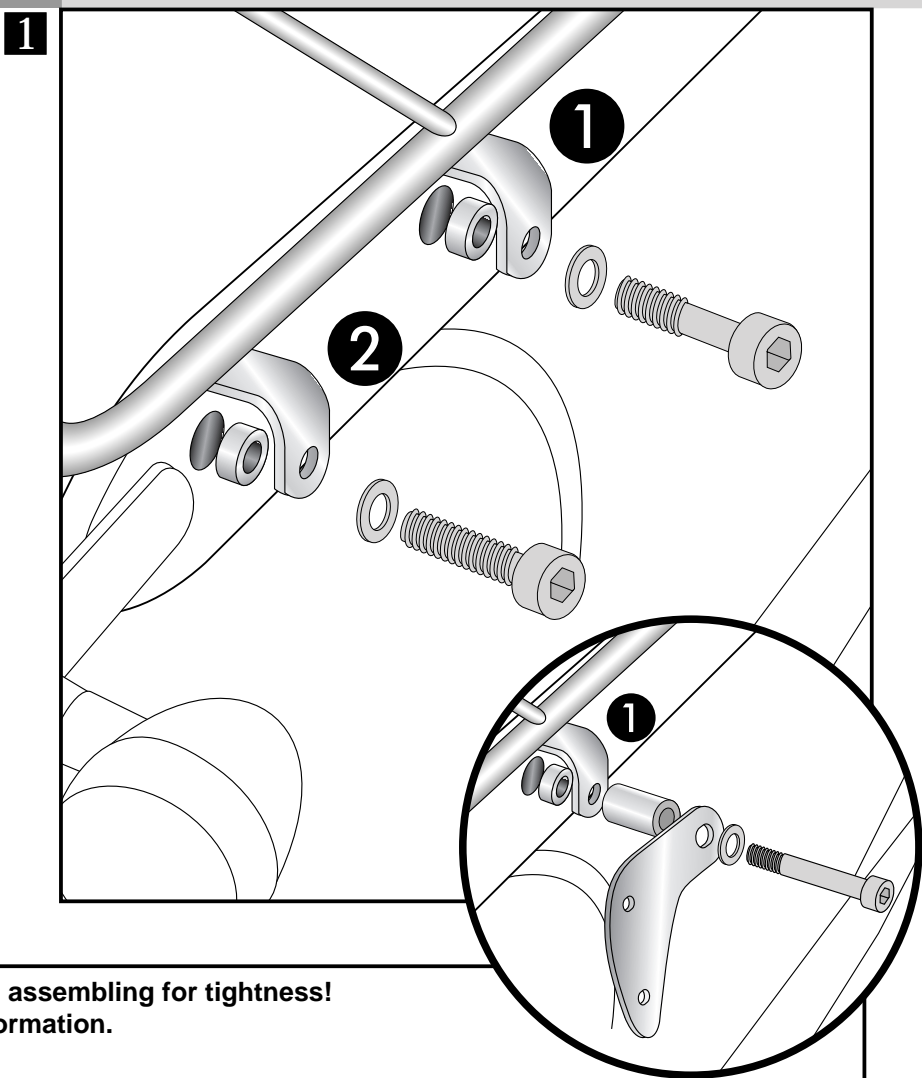

**Fastening of the sissybar left+right top:**

**Front: 1**  
 On the chrome cover. Sandwich spacer  $\varnothing 18 \times \varnothing 11 \times 7$  mm.  
 Use allen screw M 10 x 50 x 1,25 and washer  $\varnothing 10,5$ .

each 2x

**Rear: 2**  
 On the chrome cover. Sandwich spacer  $\varnothing 18 \times \varnothing 11 \times 7$  mm.  
 Use allen screw M 10 x 40 x 1,25 and washer  $\varnothing 10,5$ .

each 2x

Mounting of the sissybar together with a C-Bow leather bag holder: sandwich spacer  $\varnothing 15 \times \varnothing 9 \times 30$  mm between Sissybar and C-Bow holder. Fix it with allen screw M10 x 90 x 1,25 (parts included in the C-Bow kit).