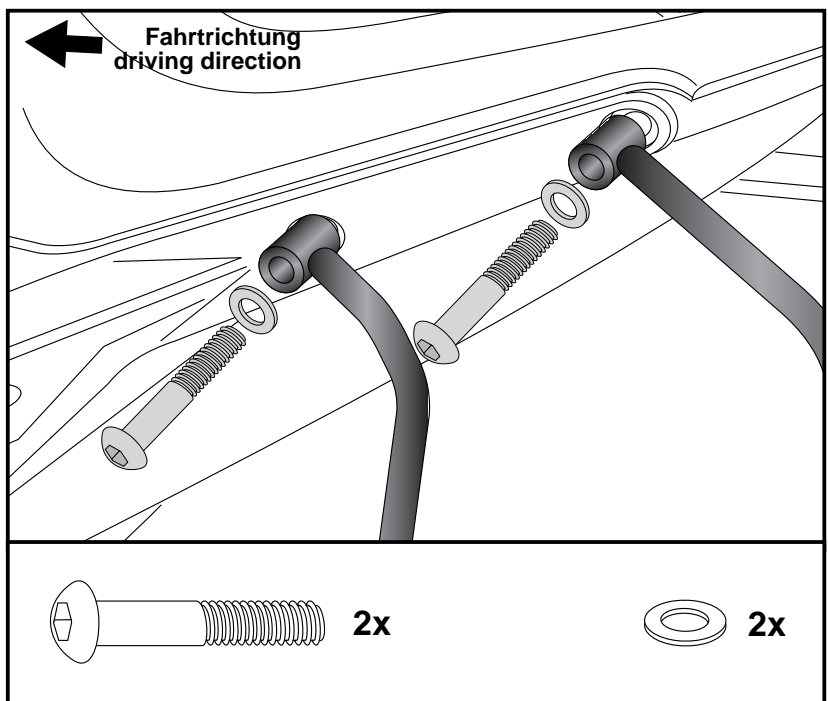

Of course, the assembly requires a certain technical experience. If you are not sure how to execute a determined action, you should ask your local distributor to do it. First, tighten all screws only loosely. After mounting all parts, the screws should be tightened to the torque specified. This guarantees, that the product is mounted without tension. Observe the tightening torques of the manufacturer! Control all screw connections after the assembling for tightness!

DE VORBEREITUNG
GB PREPARING

Die beiden Schrauben links unterhalb der Sitzbank entfernen, diese entfallen.
Sollte der Soziushaltegriff montiert sein, so entfällt dieser.
Remove the two screws on the left under the seat bench - screws are obsolete.
If the pillion grab handle is mounted, it is obsolete.

DE MONTAGEANLEITUNG
GB MOUNTING INSTRUCTIONS

Montage der Haltestreben vorne/hinten: **1**

An den nun freien Gewindebohrungen mit den Linsenschrauben M8x60 und U- Scheiben ø8,4.

Fastening of the adapters front/rear:
With filister head screws M8x60 and washers ø8,4 in the free threads.