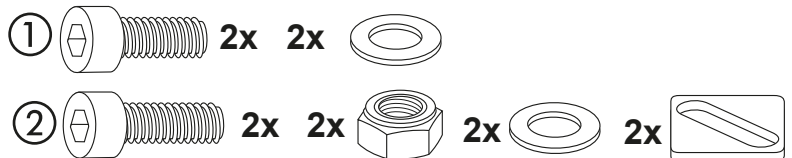

Easyrack

Artikel Nr.: / Item-no.:

6613529 01 01

schwarz/black

SUZUKI Burgman 650
(2013-2019)

DE MONTAGEANLEITUNG
GB MOUNTING INSTRUCTIONS

Montage des Racks:

Rack auf der Platte ausrichten.
Vorne mit den Zylinderschrauben M6x18 sowie U-Scheiben Ø6,4 in den vorhandenen Gewinden der Platte verschrauben. Hinten mit den Zylinderschrauben M6x20 sowie Viereck-Scheiben 20 x 20 x ø6,4. Von unten mit den U-Scheiben Ø6,4 und selbstsichernden Muttern M6 verschrauben.

Anschließend die Kunststoffabdeckung des Racks montieren.

Fastening of the racks:

Align the rack on the plate.
Fit it front with allen screws M6 x 18 and washers ø6,4 in the threads of the plate.

Rear with allen screws M6 x 20, special washer 20 x 20 x ø6,4, washers ø6,4 and self-lock nuts M6.

Mount the plastic cover.

Alurack

Artikel Nr.: / Item-no.:

6503529 01 01

schwarz/black

2

DE ACHTUNG
GB CAUTION

Nach der Montage alle Verschraubungen auf festen Sitz kontrollieren! Abgebaute Teile wieder montieren. Bitte beachten Sie unsere beigefügten Serviceinformationen.

Control all screw connections after the assembling for tightness! Reassemble the dismantled parts. Please notice our enclosed service information.

Weiteres Zubehör auf unserer Homepage. More accessories: see our homepage.

Hepco & Becker GmbH
An der Steinmauer 6
D-66955 Pirmasens
Germany

Tel.: +49 (0)6331 - 1453 - 100
Fax: +49 (0)6331 - 1453 - 120
eMail: vertrieb@hepco-becker.de
www.hepco-becker.de