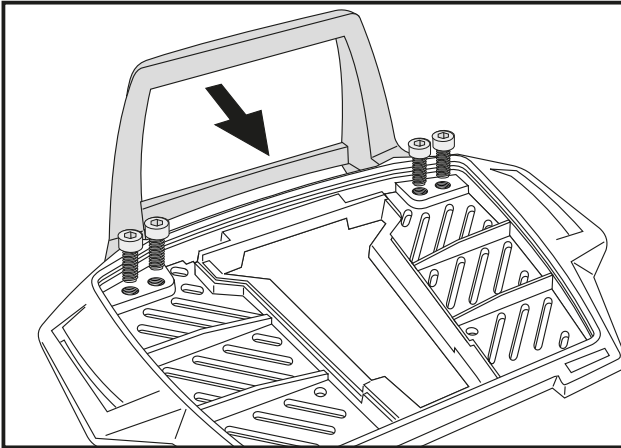

Easyrack

Artikel Nr.: / Item-no.:

6613529 01 01

schwarz/black

SUZUKI Burgman 650
(2013-2019)

Alurack

Artikel Nr.: / Item-no.:

6503529 01 01

schwarz/black