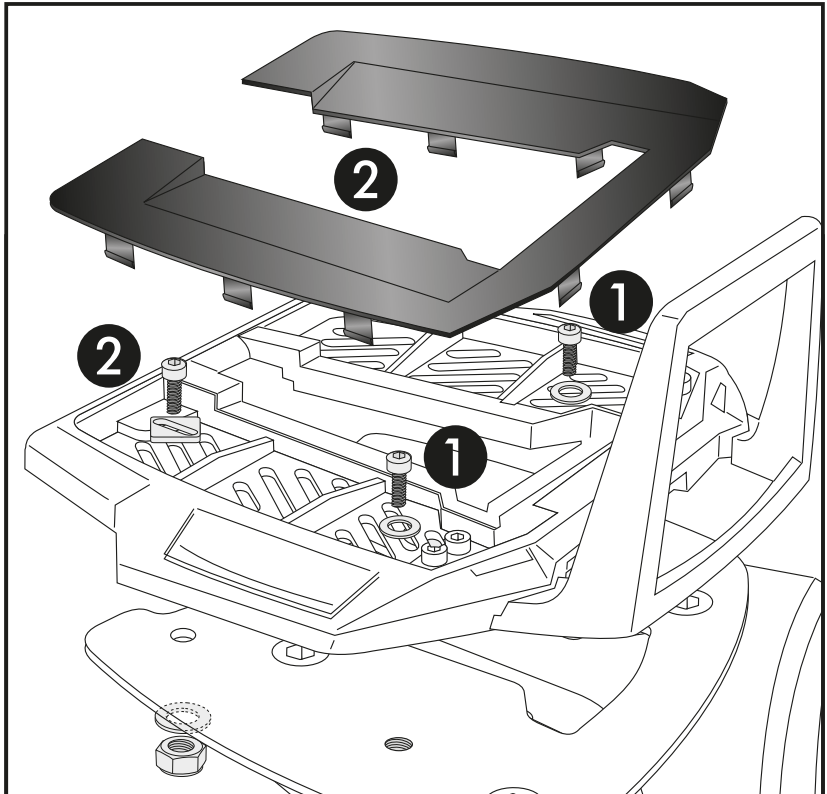

Easyrack

Artikel Nr.: / Item-no.:

6613529 01 01

schwarz/black

SUZUKI Burgman 650
(2013-2019)

DE MONTAGEANLEITUNG
GB MOUNTING INSTRUCTIONS

Montage des Racks:

Rack auf der Platte ausrichten.
Vorne mit den Zylinderschrauben M6x18 sowie U-Scheiben Ø6,4 in den vorhandenen Gewinden der Platte verschrauben. Hinten mit den Zylinderschrauben M6x20 sowie Viereck-Scheiben 20 x 20 x ø6,4. Von unten mit den U-Scheiben Ø6,4 und selbstsichernden Muttern M6 verschrauben.

Anschließend die Kunststoffabdeckung des Racks montieren.

Fastening of the racks:

Align the rack on the plate.
Fit it front with allen screws M6 x 18 and washers ø6,4 in the threads of the plate.

Rear with allen screws M6 x 20, special washer 20 x 20 x ø6,4, washers ø6,4 and self-lock nuts M6.

Mount the plastic cover.

Alurack

Artikel Nr.: / Item-no.:

6503529 01 01

schwarz/black

2

DE ACHTUNG
GB CAUTION

Nach der Montage alle Verschraubungen auf festen Sitz kontrollieren! Abgebaute Teile wieder montieren. Bitte beachten Sie unsere beigefügten Serviceinformationen.

Control all screw connections after the assembling for tightness! Reassemble the dismantled parts. Please notice our enclosed service information.

Weiteres Zubehör auf unserer Homepage. More accessories: see our homepage.

Hepco & Becker GmbH
An der Steinmauer 6
D-66955 Pirmasens
Germany

Tel.: +49 (0)6331 - 1453 - 100
Fax: +49 (0)6331 - 1453 - 120
eMail: vertrieb@hepco-becker.de
www.hepco-becker.de