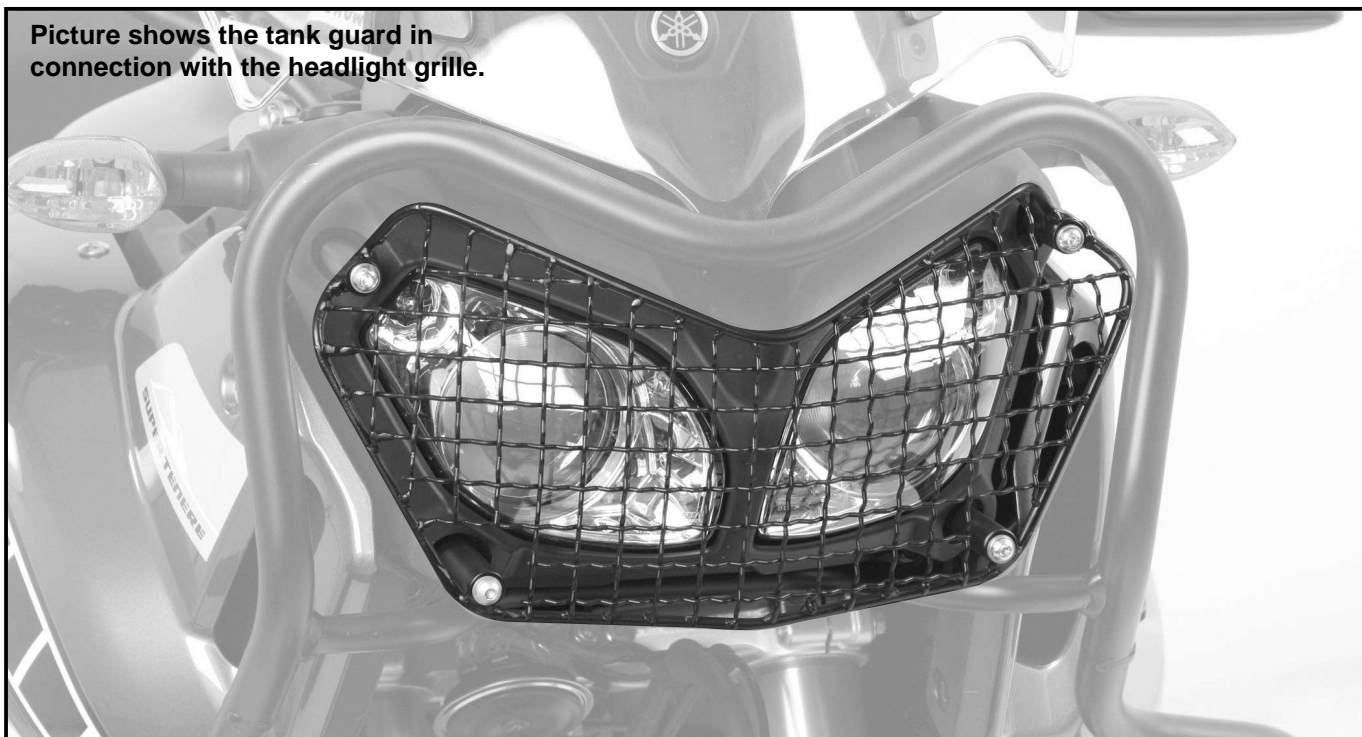

Assembling instructions

1	700007375	headlight grilles	Unscrew the original screws of the headlight cover. They are obsolete.
4	150.724	filister head screw M6x80	Fix the grille with filister head screws M6x80 and washers Ø6,4.
4	150.809	washers Ø6,4	

Picture shows the tank guard in connection with the headlight grille.