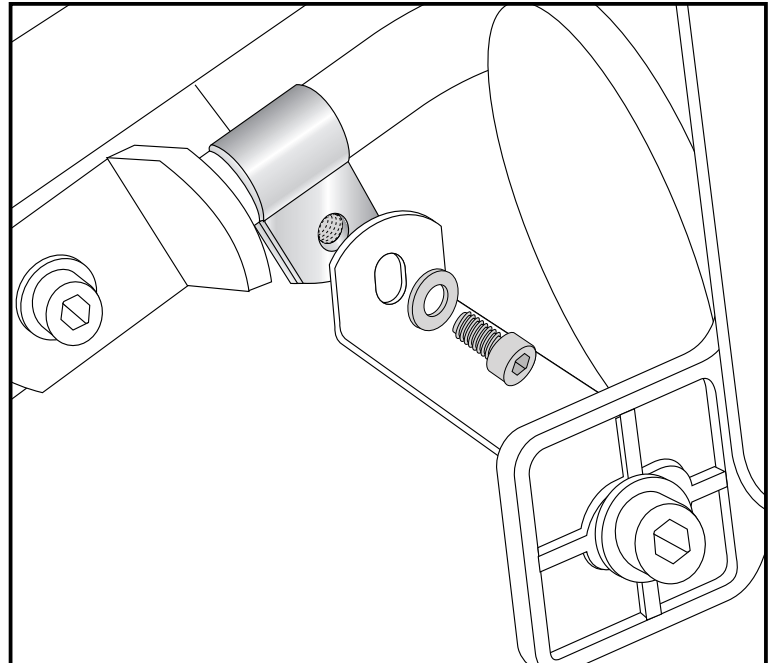

Fastening at the side carrier front:

With the clamp. From outside use allen screw M6x20 and washer Ø6,4.

1x

1x

Weiteres Zubehör auf unsere Homepage. More accessories: see our homepage.

Hepco & Becker GmbH
An der Steinmauer 6
D-66955 Pirmasens
Germany